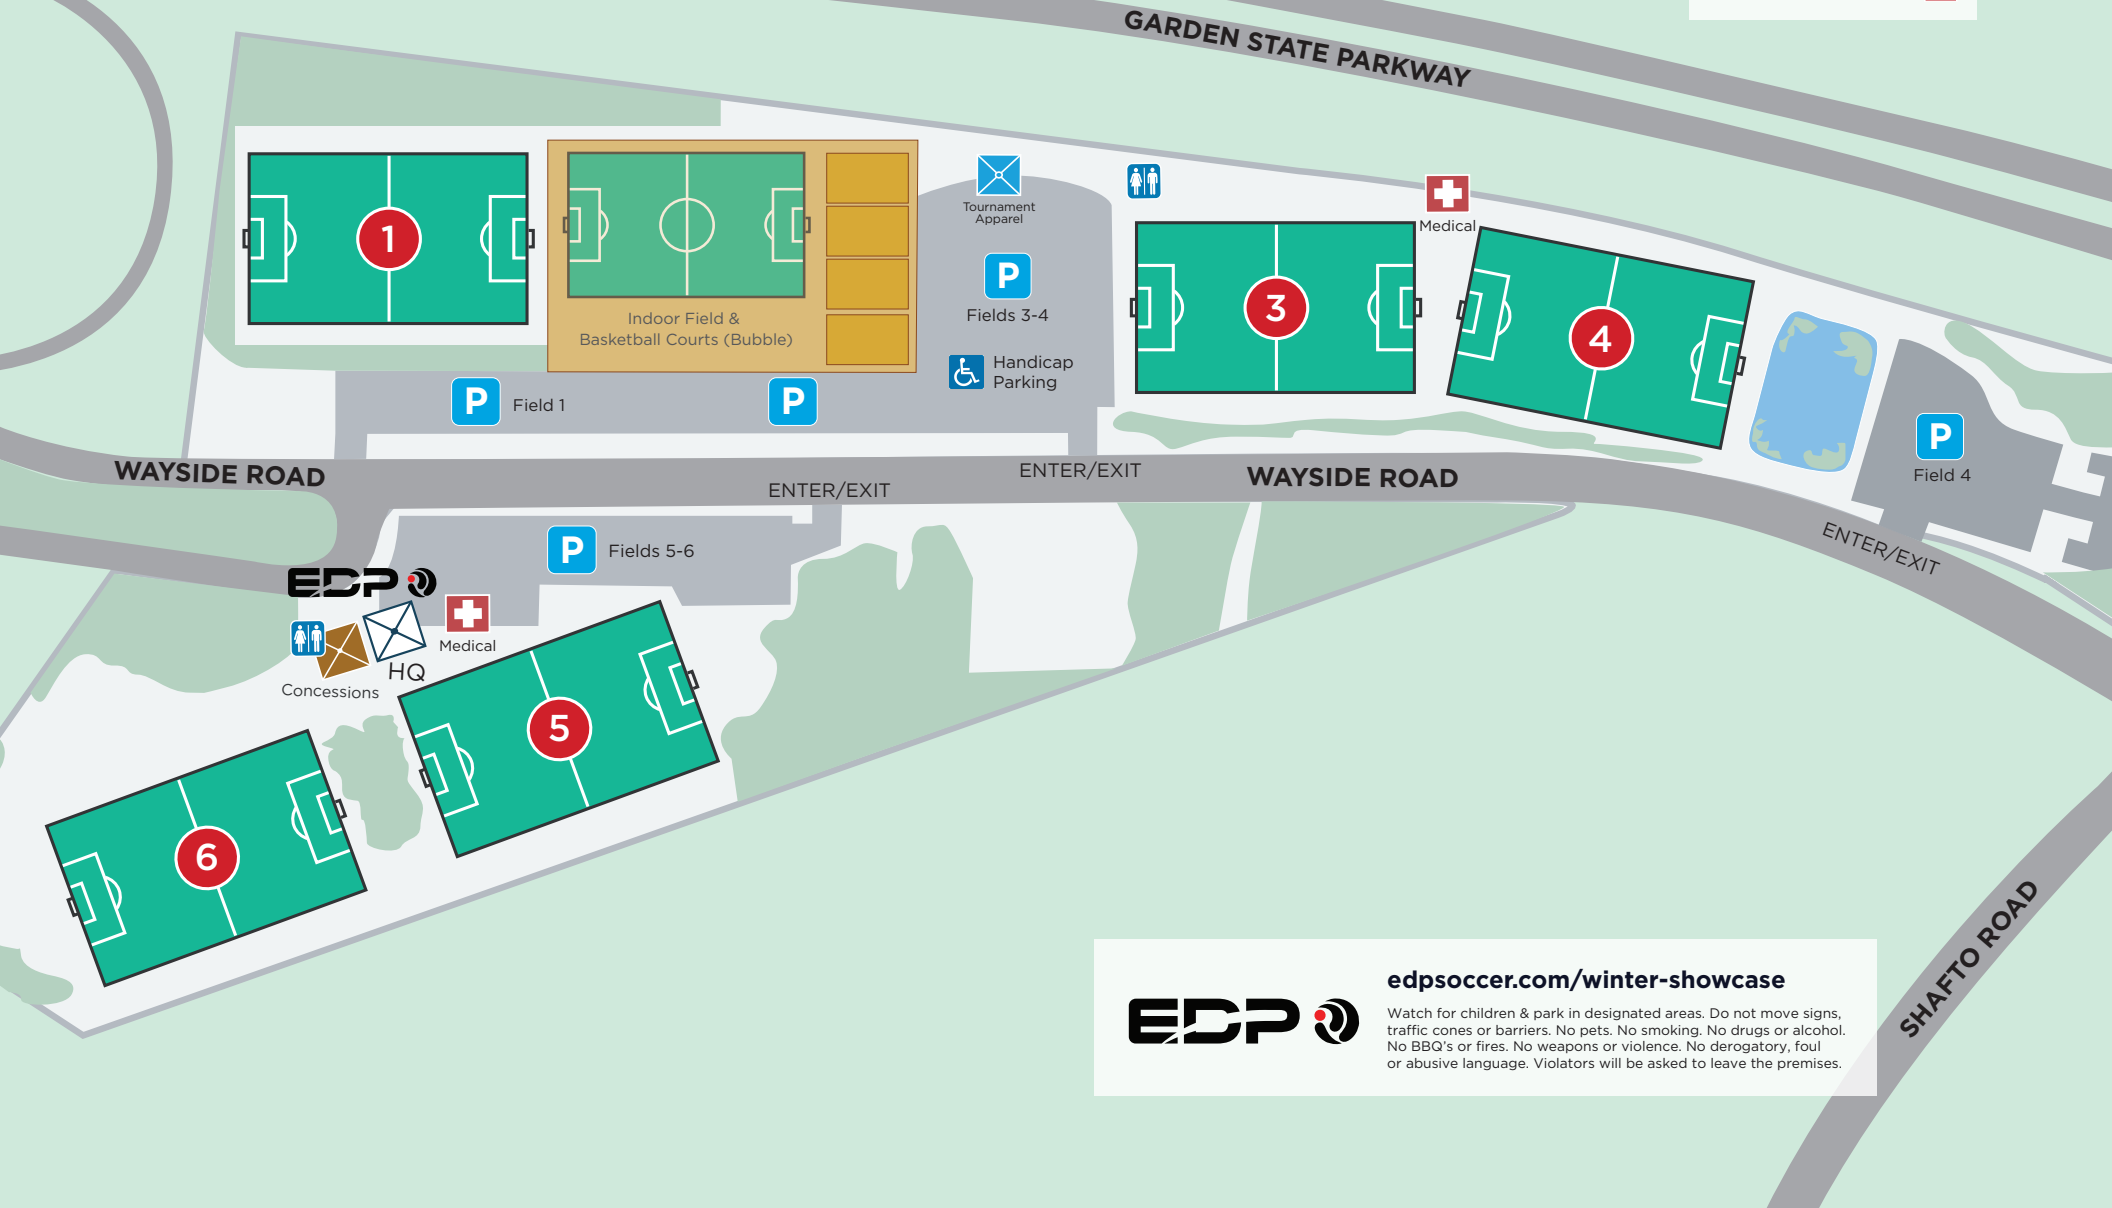

Capelli Sport Complex

EDP Winter Showcase | 16U-19U Boys | February 14-15, 2026
Capelli Sports Complex: 1659 Wayside Rd, Tinton Falls, NJ 07712

**WINTER
SHOWCASE**

KEY

11v11 FIELDS

RESTROOMS

PARKING

MEDICAL

edpsoccer.com/winter-showcase

Watch for children & park in designated areas. Do not move signs, traffic cones or barriers. No pets. No smoking. No drugs or alcohol. No BBQ's or fires. No weapons or violence. No derogatory, foul or abusive language. Violators will be asked to leave the premises.